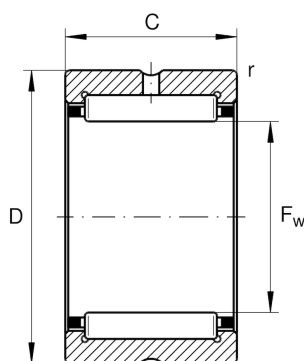

## Technical information

**Main Dimensions & Performance Data**

$F_w$	14 mm	Under roller diameter
$D$	22 mm	Outside diameter
$B$	13 mm	Width
$C_r$	9,600 N	Basic dynamic load rating, radial
$C_{0r}$	9,200 N	Basic static load rating, radial
$C_{ur}$	1,660 N	Fatigue load limit, radial
$n_G$	24,600 1/min	Limiting speed
$n_{G \text{ Grease}}$	14,800 1/min	Limiting speed for grease lubrication
$n_{gr}$	17,800 1/min	Reference speed
	16.5 g	Weight

**Dimensions**

$r_{\min}$	0.3 mm	Minimum chamfer dimension
	G14X22X3	Sealing ring
	SD14X22X3	Sealing ring 2
$C$	13 mm	Width, outer ring

**Temperature range**

$T_{\min}$	-30 °C	Operating temperature min.
$T_{\max}$	120 °C	Operating temperature max.